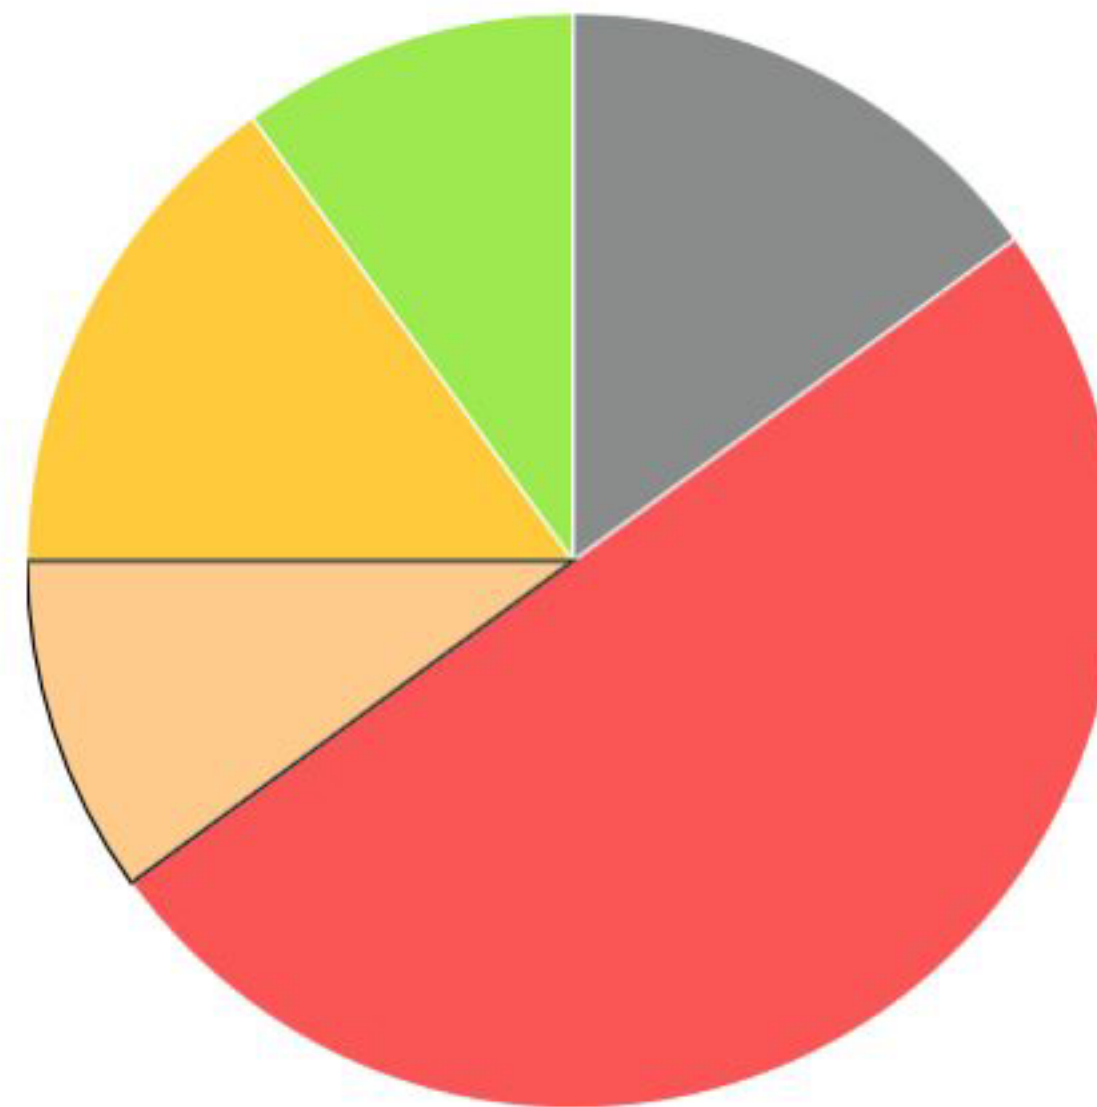

ALERT TYPE BREAKDOWN

From To Filter by Alert Type [DOWNLOAD REPORT](#)

Broad Classifications

- Key
- 100 - Fire
 - 300 - Rescue/EMS
 - 600 - Good Intent Call
 - 700 - False Alarm
 - 800 - Weather

Alert Type	Volume
100 - Fire	3
300 - Rescue/EMS	10
600 - Good Intent Call	2
700 - False Alarm	3
800 - Weather	2